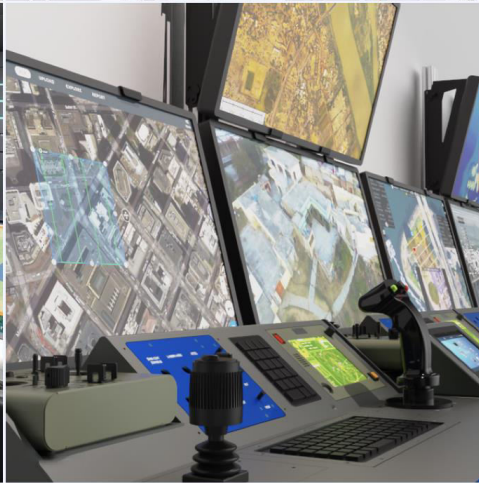

- Human-centered design of diverse & unique environments, large-scale, Control Rooms & Command Centers, mission-critical Operational Centers & other exceptional work environments.
- Successful real-time monitoring & response in areas such as security, production, logistics, & medicine can often make the difference between substantial losses or major profits for a business.
- The Company aims to achieve substantial savings and outstanding results, by employing usability evaluations alongside rapid mockup production.

## Human-Centered Design (Large-Scale Mission-Critical Operation Centers & Exceptional Work Environments)

- Vast & dynamic knowledge base of materials & their distinctive characteristics.
- Extensive experience in optimizing the flow of physical space to streamline operations.
- Reduction of human error, increase in productivity, safety & comfort enhancements.
- Optimized for the human experience, both physically and cognitively.
- A portfolio of diverse array of user interfaces in a wide spectrum of sectors. All have been created through extensive analysis & creativity.
- Multifaceted, ultra-modern user interfaces for web & PC applications.

## Human-Centered Design (Large-Scale Mission-Critical Operation Centers & Exceptional Work Environments)