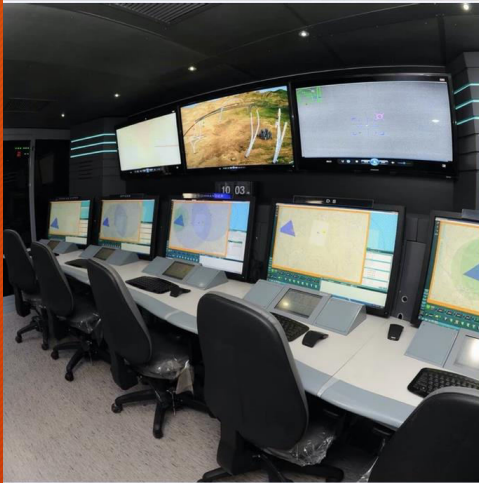

- Human-centered design of diverse & unique environments, large-scale, Control Rooms & Command Centers, mission-critical Operational Centers & other exceptional work environments.
- Successful real-time monitoring & response in areas such as security, production, logistics, & medicine can often make the difference between substantial losses or major profits for a business.
- The Company aims to achieve substantial savings and outstanding results, by employing usability evaluations alongside rapid mockup production.

## Human-Centered Design (Large-Scale Mission-Critical Operation Centers & Exceptional Work Environments)

- Vast & dynamic knowledge base of materials & their distinctive characteristics.
- Extensive experience in optimizing the flow of physical space to streamline operations.
- Reduction of human error, increase in productivity, safety & comfort enhancements.
- Optimized for the human experience, both physically and cognitively.
- A portfolio of diverse array of user interfaces in a wide spectrum of sectors. All have been created through extensive analysis & creativity.
- Multifaceted, ultra-modern user interfaces for web & PC applications.